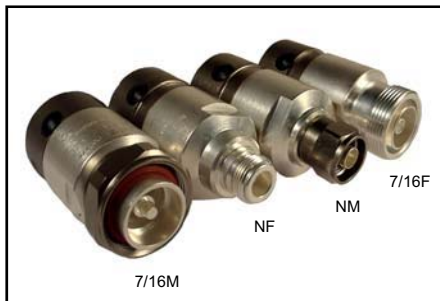

MANUAL METHOD

INSTALLATION INSTRUCTION

50 Ohm CONNECTORS

Kabelwerk **EUPEN** AG

C81600 Rev.00-31-05-10

cable

1/2

7/8" & 1-1/4" Connectors - O-Ring type

For any questions please contact KABELWERK EUPEN AG / for US Customer service call 1-800-419-5100

INSTALLATION INSTRUCTIONS

50 Ohm MONOBLOCK CONNECTORS

Kabelwerk

EUPEN AG

E 1029 - Rev 04 - 12.10.06

cable

7/8", 1 1/4" & 1 5/8" MONOBLOCK CONNECTORS - Sealant type

	
7/8"	SPTC50AV78M / US: F-78
7/8"X	SPTC50AV78X
1 1/4"	SPTC50AV114M / US: F-114
1 1/4"X	SPTC50AV114X
1 5/8"	SPTC50AV158M / US: F-158

Please use cable preparation tools and refer to its instructions for use.

50 Ohm MONOBLOCK CONNECTORS

Kabelwerk | **EUPEN** AG

E 1029 - Rev 04 - 12.10.06

cable

7/8" : 30 Nm (22 ft-lb)
1 1/4" : 40 Nm (29 ft-lb)
1 5/8" : 50 Nm (37 ft-lb)

For any questions please contact KABELWERK EUPEN AG / for US Customer service call 1-800-419-5100