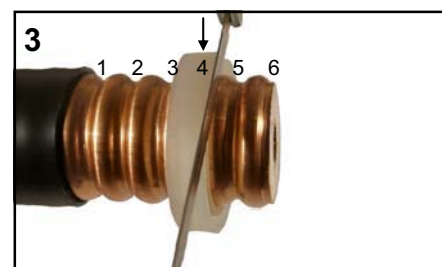

	
7/8"	SPTC50AV78M / US: F-78
7/8"X	SPTC50AV78X
1 1/4"	SPTC50AV114M / US: F-114
1 1/4"X	SPTC50AV114X
1 5/8"	SPTC50AV158M / US: F-158

Please use cable preparation tools and refer to its instructions for use.

Follow the instruction process below only if these tools are not available.

	NM	7/16M
	19 mm	32 mm

7/8"	
	30 mm

1 1/4"	
	1-11/16"
	φ 4 mm φ 48 mm

1 5/8"	
	2-1/4"
	φ 5 mm φ 63 mm

MANUAL METHOD

INSTALLATION INSTRUCTIONS

50 Ohm MONOBLOCK CONNECTORS

Kabelwerk | **EUPEN** AG

E 1029 - Rev 04 - 12.10.06

cable

7/8" : 30 Nm (22 ft-lb)
1 1/4" : 40 Nm (29 ft-lb)
1 5/8" : 50 Nm (37 ft-lb)

For any questions please contact KABELWERK EUPEN AG / for US Customer service call 1-800-419-5100