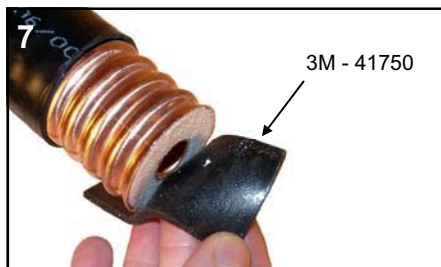

	
7/8"	SPTC50AV78M / US: F-78
7/8"X	SPTC50AV78X
1 1/4"	SPTC50AV114M / US: F-114
1 1/4"X	SPTC50AV114X
1 5/8"	SPTC50AV158M / US: F-158

Please use cable preparation tools and refer to its instructions for use.

Follow the instruction process below only if these tools are not available.

	NM	7/16M
	19 mm	32 mm

7/8"	
	30 mm

1 1/4"	
	1-11/16"
	φ 4 mm φ 48 mm

1 5/8"	
	2-1/4"
	φ 5 mm φ 63 mm

MANUAL METHOD

INSTALLATION INSTRUCTIONS

50 Ohm MONOBLOCK CONNECTORS

Kabelwerk | **EUPEN** AG

E 1029 - Rev 04 - 12.10.06

cable

7/8" : 30 Nm (22 ft-lb)
1 1/4" : 40 Nm (29 ft-lb)
1 5/8" : 50 Nm (37 ft-lb)

For any questions please contact KABELWERK EUPEN AG / for US Customer service call 1-800-419-5100