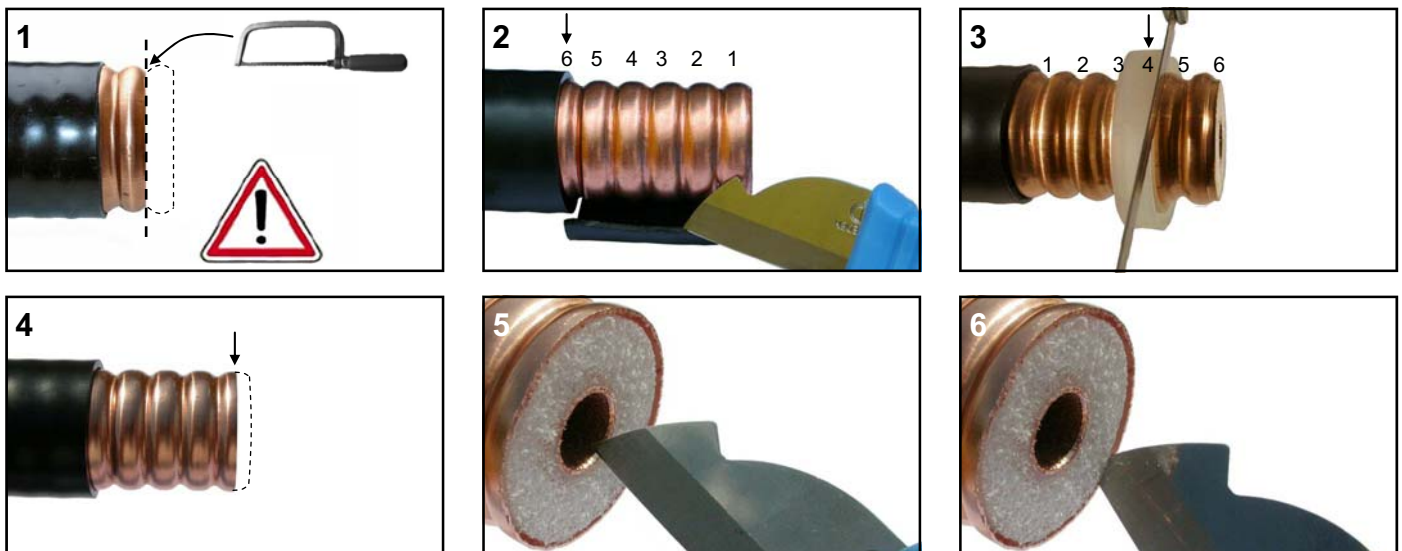

INSTALLATION INSTRUCTION

50 Ohm CONNECTORS

Kabelwerk | **EUPEN** AG

C81600 Rev.00-31-05-10

cable

7/8" & 1-1/4" Connectors - O-Ring type

7/8"	SPTC50AV78M / US: F-78
7/8"X	SPTC50AV78X
1 1/4"	SPTC50AV114M / US: F-114
1 1/4"X	SPTC50AV114X

Please use cable preparation tools and refer to its instructions for use.

Follow the instruction process below only if these tools are not available.

	NM	7/16M		7/8"		1 1/4"
	19 mm	32 mm		30 mm		1-11/16" / φ 4 mm

MANUAL METHOD

INSTALLATION INSTRUCTION

50 Ohm CONNECTORS

Kabelwerk **EUPEN** AG

C81600 Rev.00-31-05-10

cable

1/2

7/8" & 1-1/4" Connectors - O-Ring type