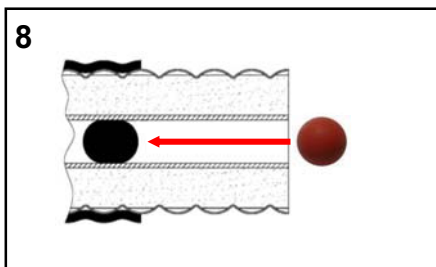

INSTALLATION INSTRUCTIONS

50 Ohm MONOBLOCK CONNECTORS

Kabelwerk | **EUPEN** AG

E 1029 - Rev 04 - 12.10.06

cable

7/8" : 30 Nm (22 ft-lb)
1 1/4" : 40 Nm (29 ft-lb)
1 5/8" : 50 Nm (37 ft-lb)