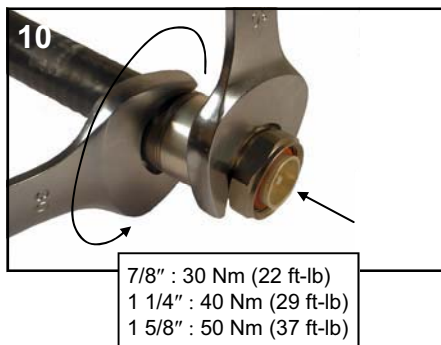

MANUAL METHOD

INSTALLATION INSTRUCTION

50 Ohm CONNECTORS

Kabelwerk **EUPEN** AG

C81600 Rev.00-31-05-10

cable

1/2

7/8" & 1-1/4" Connectors - O-Ring type

	
7/8"	SPTC50AV78M / US: F-78
7/8"X	SPTC50AV78X
1 1/4"	SPTC50AV114M / US: F-114
1 1/4"X	SPTC50AV114X
1 5/8"	SPTC50AV158M / US: F-158

Please use cable preparation tools and refer to its instructions for use.

Follow the instruction process below only if these tools are not available.

	NM	7/16M
	19 mm	32 mm

7/8"	
	30 mm

1 1/4"	
	1-11/16"
	φ 4 mm φ 48 mm

1 5/8"	
	2-1/4"
	φ 5 mm φ 63 mm

MANUAL METHOD

INSTALLATION INSTRUCTIONS

50 Ohm MONOBLOCK CONNECTORS

Kabelwerk | **EUPEN** AG

E 1029 - Rev 04 - 12.10.06

cable

7/8" : 30 Nm (22 ft-lb)
1 1/4" : 40 Nm (29 ft-lb)
1 5/8" : 50 Nm (37 ft-lb)

For any questions please contact KABELWERK EUPEN AG / for US Customer service call 1-800-419-5100