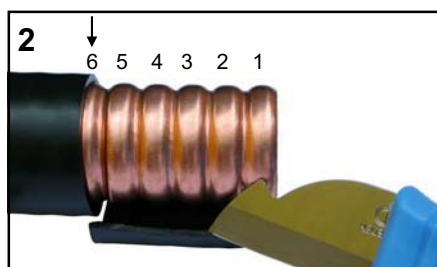

	
7/8"	SPTC50AV78M / US: F-78
7/8"X	SPTC50AV78X
1 1/4"	SPTC50AV114M / US: F-114
1 1/4"X	SPTC50AV114X
1 5/8"	SPTC50AV158M / US: F-158

Please use cable preparation tools and refer to its instructions for use.

Follow the instruction process below only if these tools are not available.

	NM	7/16M
	19 mm	32 mm

7/8"	
	30 mm

1 1/4"	
	1-11/16"
	φ 4 mm φ 48 mm

1 5/8"	
	2-1/4"
	φ 5 mm φ 63 mm

MANUAL METHOD

INSTALLATION INSTRUCTIONS

50 Ohm MONOBLOCK CONNECTORS

Kabelwerk | **EUPEN** AG

E 1029 - Rev 04 - 12.10.06

cable

7/8" : 30 Nm (22 ft-lb)
1 1/4" : 40 Nm (29 ft-lb)
1 5/8" : 50 Nm (37 ft-lb)

For any questions please contact KABELWERK EUPEN AG / for US Customer service call 1-800-419-5100