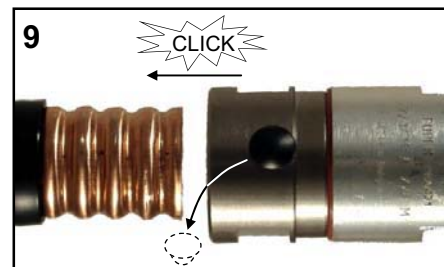

Follow the instruction process below only if these tools are not available.

	NM	7/16M
	19 mm	32 mm

7/8"	
	30 mm

1 1/4"	
	1-11/16"
	φ 4 mm φ 48 mm

1 5/8"	
	2-1/4"
	φ 5 mm φ 63 mm

MANUAL METHOD

INSTALLATION INSTRUCTIONS

50 Ohm MONOBLOCK CONNECTORS

Kabelwerk | **EUPEN** AG

E 1029 - Rev 04 - 12.10.06

cable

7/8" : 30 Nm (22 ft-lb)
1 1/4" : 40 Nm (29 ft-lb)
1 5/8" : 50 Nm (37 ft-lb)

For any questions please contact KABELWERK EUPEN AG / for US Customer service call 1-800-419-5100