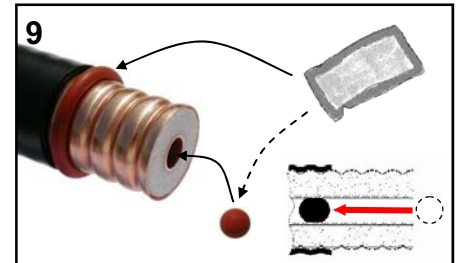

Please use cable preparation tools and refer to its instructions for use.

Follow the instruction process below only if these tools are not available.

	NM	7/16M		7/8"		1 1/4"
	19 mm	32 mm		30 mm		1-11/16" / φ 4 mm

MANUAL METHOD

INSTALLATION INSTRUCTION

50 Ohm CONNECTORS

Kabelwerk **EUPEN** AG

C81600 Rev.00-31-05-10

cable

1/2

7/8" & 1-1/4" Connectors - O-Ring type