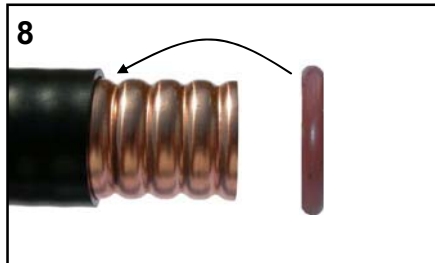

Please use cable preparation tools and refer to its instructions for use.

Follow the instruction process below only if these tools are not available.

	NM	7/16M		7/8"		1 1/4"
	19 mm	32 mm		30 mm		1-11/16" / φ 4 mm

MANUAL METHOD

INSTALLATION INSTRUCTION

50 Ohm CONNECTORS

Kabelwerk **EUPEN** AG

C81600 Rev.00-31-05-10

cable

1/2

7/8" & 1-1/4" Connectors - O-Ring type

For any questions please contact KABELWERK EUPEN AG / for US Customer service call 1-800-419-5100

INSTALLATION INSTRUCTIONS

50 Ohm MONOBLOCK CONNECTORS

Kabelwerk

EUPEN AG

E 1029 - Rev 04 - 12.10.06

cable

7/8", 1 1/4" & 1 5/8" MONOBLOCK CONNECTORS - Sealant type

	
7/8"	SPTC50AV78M / US: F-78
7/8"X	SPTC50AV78X
1 1/4"	SPTC50AV114M / US: F-114
1 1/4"X	SPTC50AV114X
1 5/8"	SPTC50AV158M / US: F-158

Please use cable preparation tools and refer to its instructions for use.