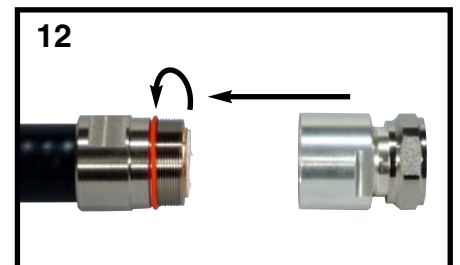

Please use cable preparation tools and refer to its instructions for use.

Follow the instruction process below only if these tools are not available.

	NM	7/16M		7/8"		1 1/4"
	19 mm	32 mm		30 mm		1-11/16" / φ 4 mm

MANUAL METHOD

INSTALLATION INSTRUCTION

50 Ohm CONNECTORS

Kabelwerk **EUPEN** AG

C81600 Rev.00-31-05-10

cable

1/2

7/8" & 1-1/4" Connectors - O-Ring type

For any questions please contact KABELWERK EUPEN AG / for US Customer service call 1-800-419-5100

INSTALLATION INSTRUCTIONS

50 Ohm MONOBLOCK CONNECTORS

Kabelwerk

EUPEN AG

E 1029 - Rev 04 - 12.10.06

cable

7/8", 1 1/4" & 1 5/8" MONOBLOCK CONNECTORS - Sealant type