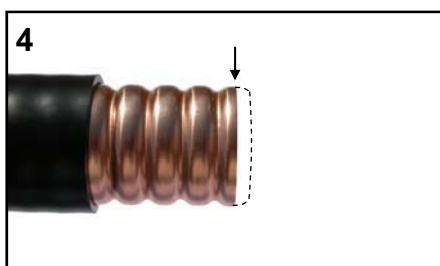

	
7/8"	SPTC50AV78M / US: F-78
7/8"X	SPTC50AV78X
1 1/4"	SPTC50AV114M / US: F-114
1 1/4"X	SPTC50AV114X
1 5/8"	SPTC50AV158M / US: F-158

Please use cable preparation tools and refer to its instructions for use.

Follow the instruction process below only if these tools are not available.

	NM	7/16M
	19 mm	32 mm

7/8"	
	30 mm

1 1/4"	
	1-11/16"
	φ 4 mm φ 48 mm

1 5/8"	
	2-1/4"
	φ 5 mm φ 63 mm

MANUAL METHOD

INSTALLATION INSTRUCTIONS

50 Ohm MONOBLOCK CONNECTORS

Kabelwerk | **EUPEN** AG

E 1029 - Rev 04 - 12.10.06

cable

7/8" : 30 Nm (22 ft-lb)
1 1/4" : 40 Nm (29 ft-lb)
1 5/8" : 50 Nm (37 ft-lb)

For any questions please contact KABELWERK EUPEN AG / for US Customer service call 1-800-419-5100