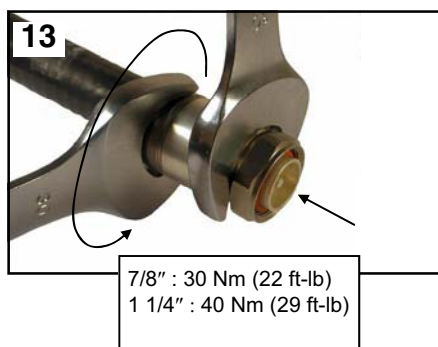

INSTALLATION INSTRUCTION

50 Ohm CONNECTORS

Kabelwerk | **EUPEN** AG

C81600 Rev.00-31-05-10

cable

7/8" & 1-1/4" Connectors - O-Ring type

7/8"	SPTC50AV78M / US: F-78
7/8"X	SPTC50AV78X
1 1/4"	SPTC50AV114M / US: F-114
1 1/4"X	SPTC50AV114X

MANUAL METHOD

INSTALLATION INSTRUCTION

50 Ohm CONNECTORS

Kabelwerk **EUPEN** AG

C81600 Rev.00-31-05-10

cable

1/2

7/8" & 1-1/4" Connectors - O-Ring type

For any questions please contact KABELWERK EUPEN AG / for US Customer service call 1-800-419-5100

INSTALLATION INSTRUCTIONS

50 Ohm MONOBLOCK CONNECTORS

Kabelwerk

EUPEN AG

E 1029 - Rev 04 - 12.10.06

cable

7/8", 1 1/4" & 1 5/8" MONOBLOCK CONNECTORS - Sealant type