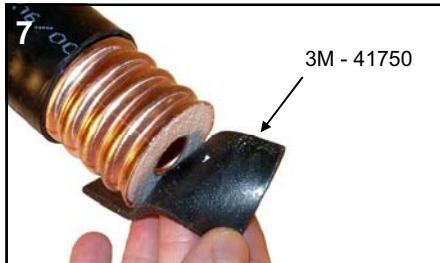

MANUAL METHOD

INSTALLATION INSTRUCTION

50 Ohm CONNECTORS

Kabelwerk **EUPEN** AG

C81600 Rev.00-31-05-10

cable

1/2

7/8" & 1-1/4" Connectors - O-Ring type

For any questions please contact KABELWERK EUPEN AG / for US Customer service call 1-800-419-5100

INSTALLATION INSTRUCTIONS

50 Ohm MONOBLOCK CONNECTORS

Kabelwerk

EUPEN AG

E 1029 - Rev 04 - 12.10.06

cable

7/8", 1 1/4" & 1 5/8" MONOBLOCK CONNECTORS - Sealant type